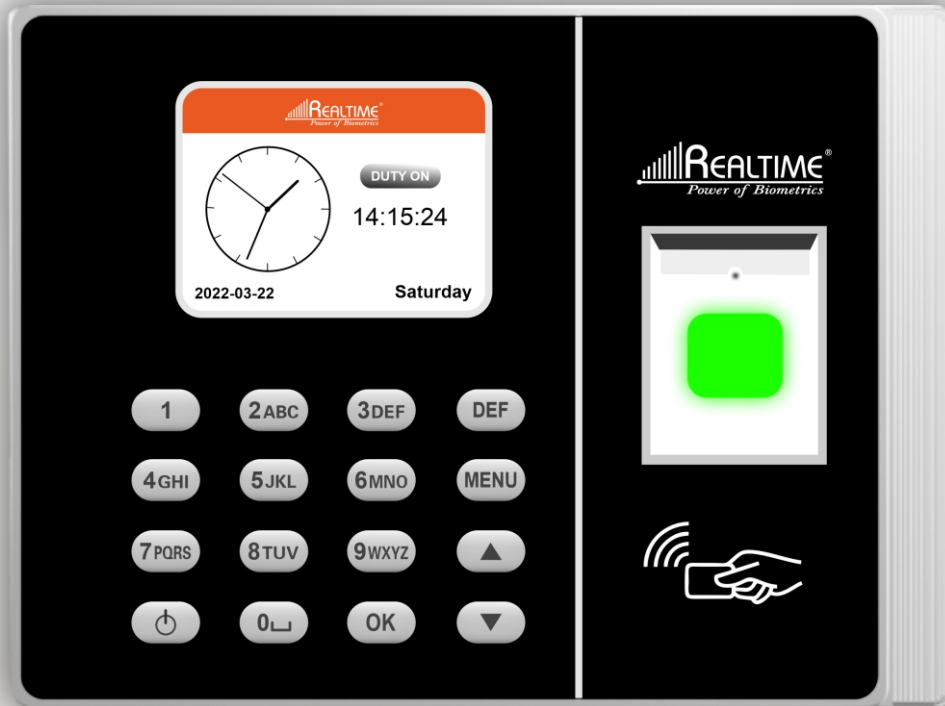

## use with full capacity

Performance Guarantee

Finger Capacity  
**1000**

Card Capacity  
**1000**

PIN  
PIN Capacity  
**1000**

### FINGERPRINT Attendance with Access Control

Professional Product with **Best Quality**

Fingerprint Scanner

RF Card

USB Disk

Personal Identity Number

TCP

Battery

## Specifications

» Fingerprint Users	1,000
» Card User	1,000
» Password User	1,000
» Attendance Records	100,000
» Fingerprint Verification Mode	1:1, 1:N
» Working Mode	Offline & Online
» Verification	Fingerprint, ID Card, Password
» Screen	2.6 inches (Color Display)
» Language	Multi Language Support
» Communication	Ethernet, USB Disk
» Power Supply	12V DC
» Working Current	500mA
» Sound Indicator	Buzzer, Voice
» Battery Backup	Built-in
» QR Reader Support	Support on Weigand IN (YES)
» Push Data	Yes
» Weignd	IN & OUT Both